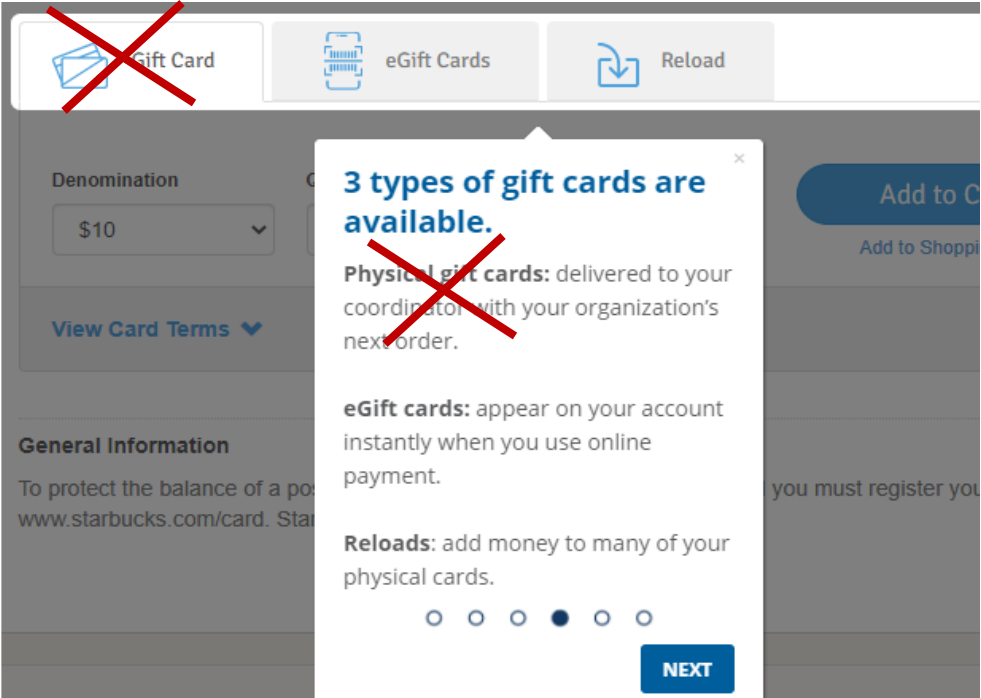

Online Ordering and Delivery Only!

Although it's possible to order hard copy gift cards, St. Mary's cannot support the distribution of physical gift cards at this time. **Please do not select the option of purchasing physical gift cards or paying by check.**

Select Your Payment Type

- ☐ Credit Card ⓘ
  2.60% Fee
- ☐ Bank Account ⓘ
  $0.15 Fee
- ☒ ~~Check~~
  ~~Given to Your Coordinator~~

Walmart

~~Gift Card~~ eGift Cards Reload

Rebate: 2.5%

~~Gift Card~~ eGift Cards

Denomination	Dollar Amount	Rebate %
$20	$	2.25%

Min: $20 Max: $2000 Increment: $20

☐ Make this a gift?

Add to Cart
Add to Shopping List