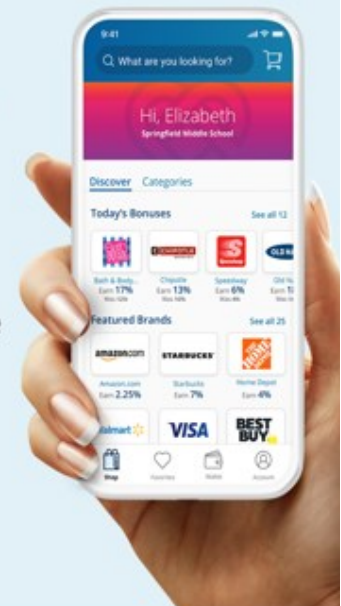

Min: \$20 Max: \$2000 Increment: \$20

Make this a gift?

Add to Cart
Add to Shopping List

There's an App for That!

You can also use the **RaiseRight mobile app to manage your purchases *and use your gift cards* right from your phone! Find it in the **Apple App Store or Google Play.****

RaiseRight™

by ShopWithScrip

Even easier fundraising
with our new mobile app

- Use your same sign-in information
- Access all of your existing gift cards
- Easily shop and use on-the-go

Download the app today