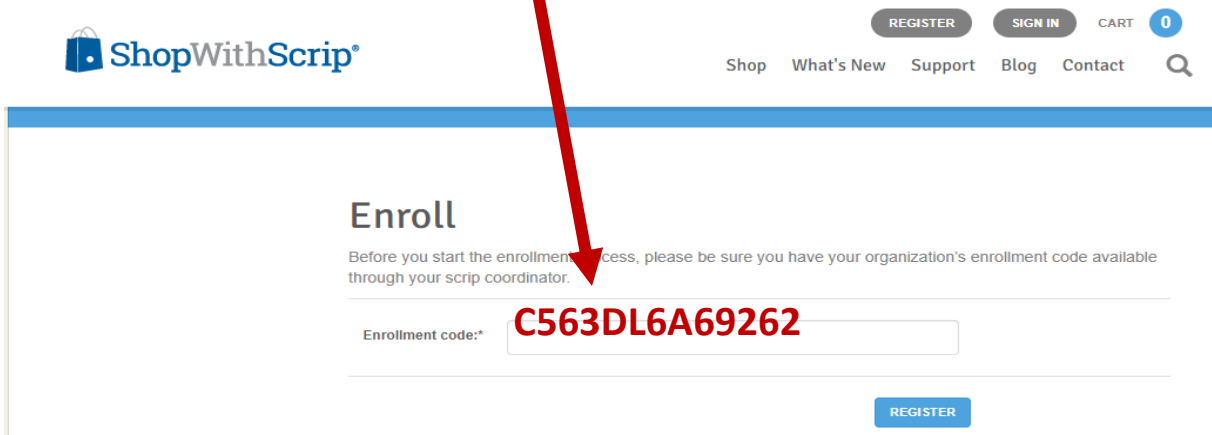

See a full list of brands at ShopWithScrip.com or MyScripWallet.com

These are just some of the participating retailers in our area!

Get Started with 3 Easy Steps!

1. Go to www.shopwithscrip.com and click on **Join a Program**.

2. Enter the St. Mary's Enrollment Code:

3. Create an account to purchase **e-gift cards** to your favorite stores. Once your account is established, just choose **SHOP** from the ribbon at the top of the screen.