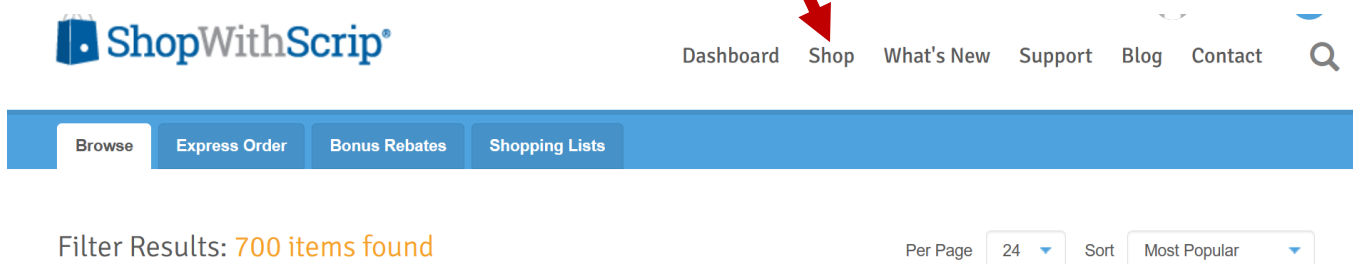

See a full list of brands at ShopWithScrip.com or MyScripWallet.com

These are just some of the participating retailers in our area!

Get Started with 3 Easy Steps!

1. Go to www.shopwithscrip.com and click on **Join a Program**.

2. Enter the St. Mary's Enrollment Code:

3. Create an account to purchase **e-gift cards** to your favorite stores. Once your account is established, just choose **SHOP** from the ribbon at the top of the screen.